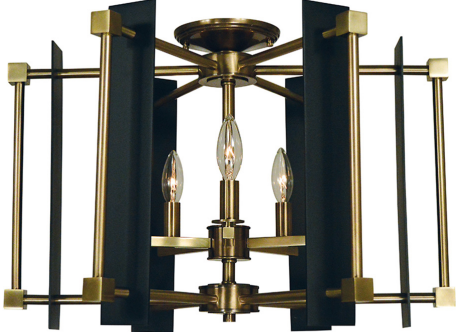

FRAMBURG

LOUVRE

5-Light Louvre Flush Mount/Semi Flush Mount

- **SKU:** 4803 AB/MBLACK
- **Finish Shown:** Antique Brass with Matte Black Accents
- Other finishes available. Please call 800-428-5367 for assistance.
- **Dimensions:** 22W x 14H x 22D
- **Base/Backplate:** 5.375" Diameter
- **Base Material:** Metal
- **Voltage:** 120
- **Number of Bulbs:** 5
- **Max Wattage:** 60
- **Bulb Type:** candle clear
- **Bulb Included:** No