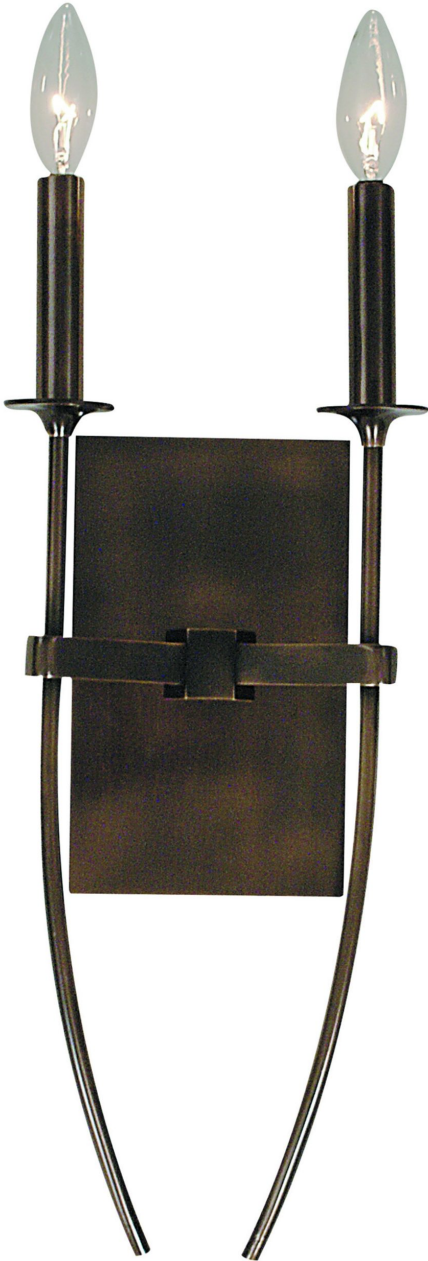

## MAISONETTE

2-Light Roman Bronze Maisonette Sconce

- **SKU:** 1007 RB
- **Finish Shown:** Roman Bronze
- Other finishes available. Please call 800-428-5367 for assistance.
- **Dimensions:** 8W x 21.5H x 4D
- **Base/Backplate:** 5"W x 8.25"H
- **Base Material:** Metal
- **Voltage:** 120
- **Number of Bulbs:** 2
- **Max Wattage:** 60
- **Bulb Type:** Candle Clear
- **Bulb Included:** No

[Read More](#)

**SKU:** 1007 RB

**Price:** \$364.00