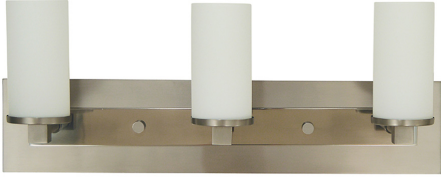

## MERCER

3-Light Satin Pewter/Polished Nickel Mercer Sconce

- **SKU:** 4733 SP/PN
- **Finish Shown:** Satin Pewter with Polished Nickel
- Other finishes available. Please call 800-428-5367 for assistance.
- **Dimensions:** 24W x 9H x 6D
- **Base/Backplate:** 23.5"W x 5"H
- **Shade Part:** F-83381
- **Shade Dimensions:** 3"W x 6"H
- **Shade Material Base Material:** White Frosted Glass Cylinder
- **Base Material:** Metal
- **Voltage:** 120
- **Number of Bulbs:** 3
- **Max Wattage:** 72
- **Bulb Type:** Medium Clear
- **Bulb Included:** No