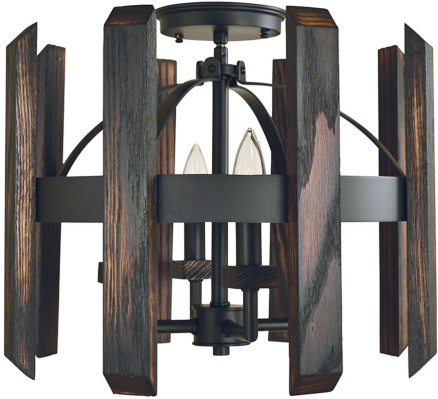

FRAMBURG

MODERN FARMHOUSE

4-Light Matte Black Modern Farmhouse Flush / Semi-Flush Mount

- **SKU:** 5372 MBLACK
- **Finish Shown:** Matte Black
- Other finishes available. Please call 800-428-5367 for assistance.
- **Dimensions:** 15W x 13H
- **Base/Backplate:** 5" Diameter
- **Base Material:** Metal
- **Voltage:** 120
- **Number of Bulbs:** 4
- **Max Wattage:** 60
- **Bulb Type:** Candle Clear
- **Bulb Included:** No

[Read More](#)

SKU: 5372 MBLACK

Price: \$766.00