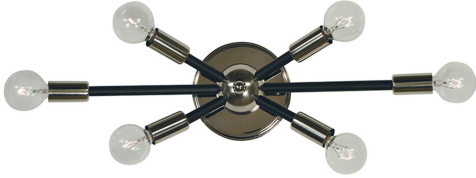

FRAMBURG

SIMONE

6-Light Simone Sconce

- **SKU:** 5015 PN/MBLACK
- **Finish Shown:** Polished Nickel with Matte Black Accents
- Other finishes available. Please call 800-428-5367 for assistance.
- **Dimensions:** 22W x 9.5H x 5.5D
- **Base/Backplate:** 5" Diameter
- **Base Material:** Metal
- **Voltage:** 120
- **Number of Bulbs:** 6
- **Max Wattage:** 60
- **Bulb Type:** g16.5
- **Bulb Included:** No

[Read More](#)

SKU: 5015 PN/MBLACK

Price: \$240.00