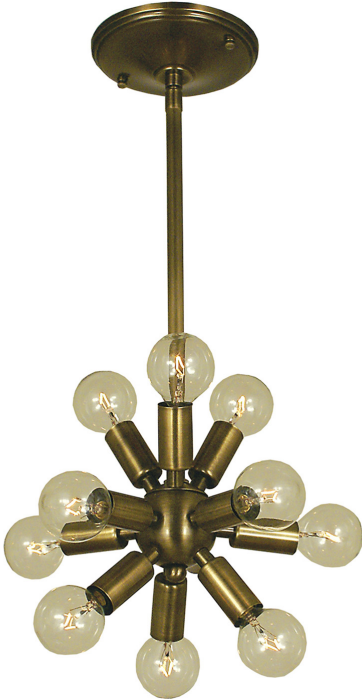

FRAMBURG

SIMONE

11-Light Antique Brass Simone Dinette Chandelier

- **SKU:** 4391 AB
- **Finish Shown:** Antique Brass
- Other finishes available. Please call 800-428-5367 for assistance.
- **Dimensions:** 12W x 10H
- **Extends:** 15, 21, 27, 33, 39
- **Base/Backplate:** 5.375" Diameter
- **Base Material:** Metal
- **Voltage:** 120
- **Number of Bulbs:** 11
- **Max Wattage:** 60
- **Bulb Type:** G16 1/2
- **Bulb Included:** No

[Read More](#)

SKU: 4391 AB

Price: \$450.00